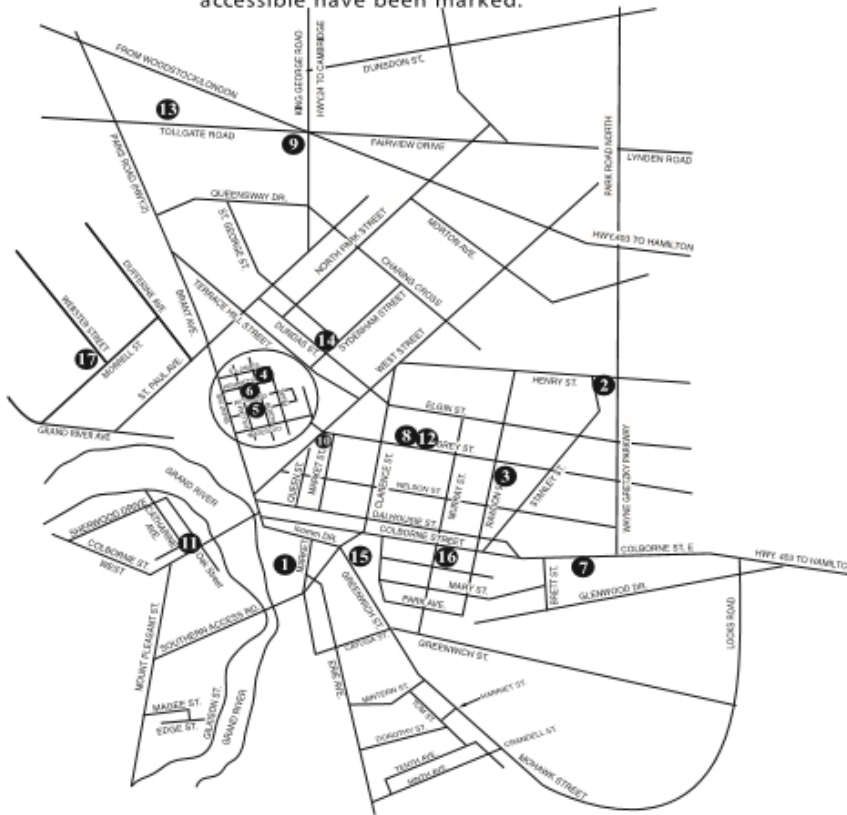

INTERNATIONAL VILLAGES FESTIVAL MAP

PLEASE NOTE: Villages that are handicap accessible have been marked.

VILLAGE	LOCATION	MAP
ATLANTIC CANADA ♿	Moose Lodge 145 West Street	10
BRITISH VILLAGE ♿	Army, Navy & Air Force Club 645 Colborne Street	7
CARIBBEAN VILLAGE ♿	Royal Canadian Legion Br. #90 21 Oak Street	11
CHINESE VILLAGE ♿	Tollgate Technological Skills 112 Tollgate Road	13
FIESTA PINOY ♿	St. Mary's Parish Hall 133 Murray Street	16
GERMAN VILLAGE ♿	Sonnenhof Hall 194 Henry Street	2
HUNGARIAN	Hungarian Hall 104 Albion Street	5
INDIA VILLAGE ♿	Brantford & District Civic Centre Market Street South	1
ITALIAN VILLAGE ♿	Rossini Lodge 140 Grey Street	8
LATIN AMERICA ♿	Brant Curling Club 34 Morrell Street	17
MUSLIM ♿	Brantford Mosque 192 Greenwich Street	15
NEW YORK ♿	Dunsdon Legion 9 Tollgate Road	9
PHILIPPINE ♿	Sydenham Street United Church 120 Sydenham Street	14
POLISH "POLONAISE" ♿	Polish Hall 154 Pearl Street	4
POLISH "WARSAWA" ♿	Polish Alliance Hall 126 Albion Street	6
SCOTTISH VILLAGE	Air Force Club 144 Grey Street	12
UKRAINIAN VILLAGE	Harmony United Church 268 Malborough Street	3

FREE BUS SHUTTLE BETWEEN VILLAGES

Choose Your Bus Route According to the Villages You Wish to Visit.

Each Bus Route shows the order of Village Bus Stops. Route begins at Hungarian and ends at Hungarian. You may board or disembark a bus anywhere along the route.

Bus Route #1: Polish Polonaise, Philippine, New York New York, Chinese, Latin America

Bus Route #2: British, German, Ukrainian, Italian/Scottish, Atlantic Canada, Hungarian

Bus Route #3: Polish Warszawa, Caribbean, India, Muslim, Fiesta Filipino